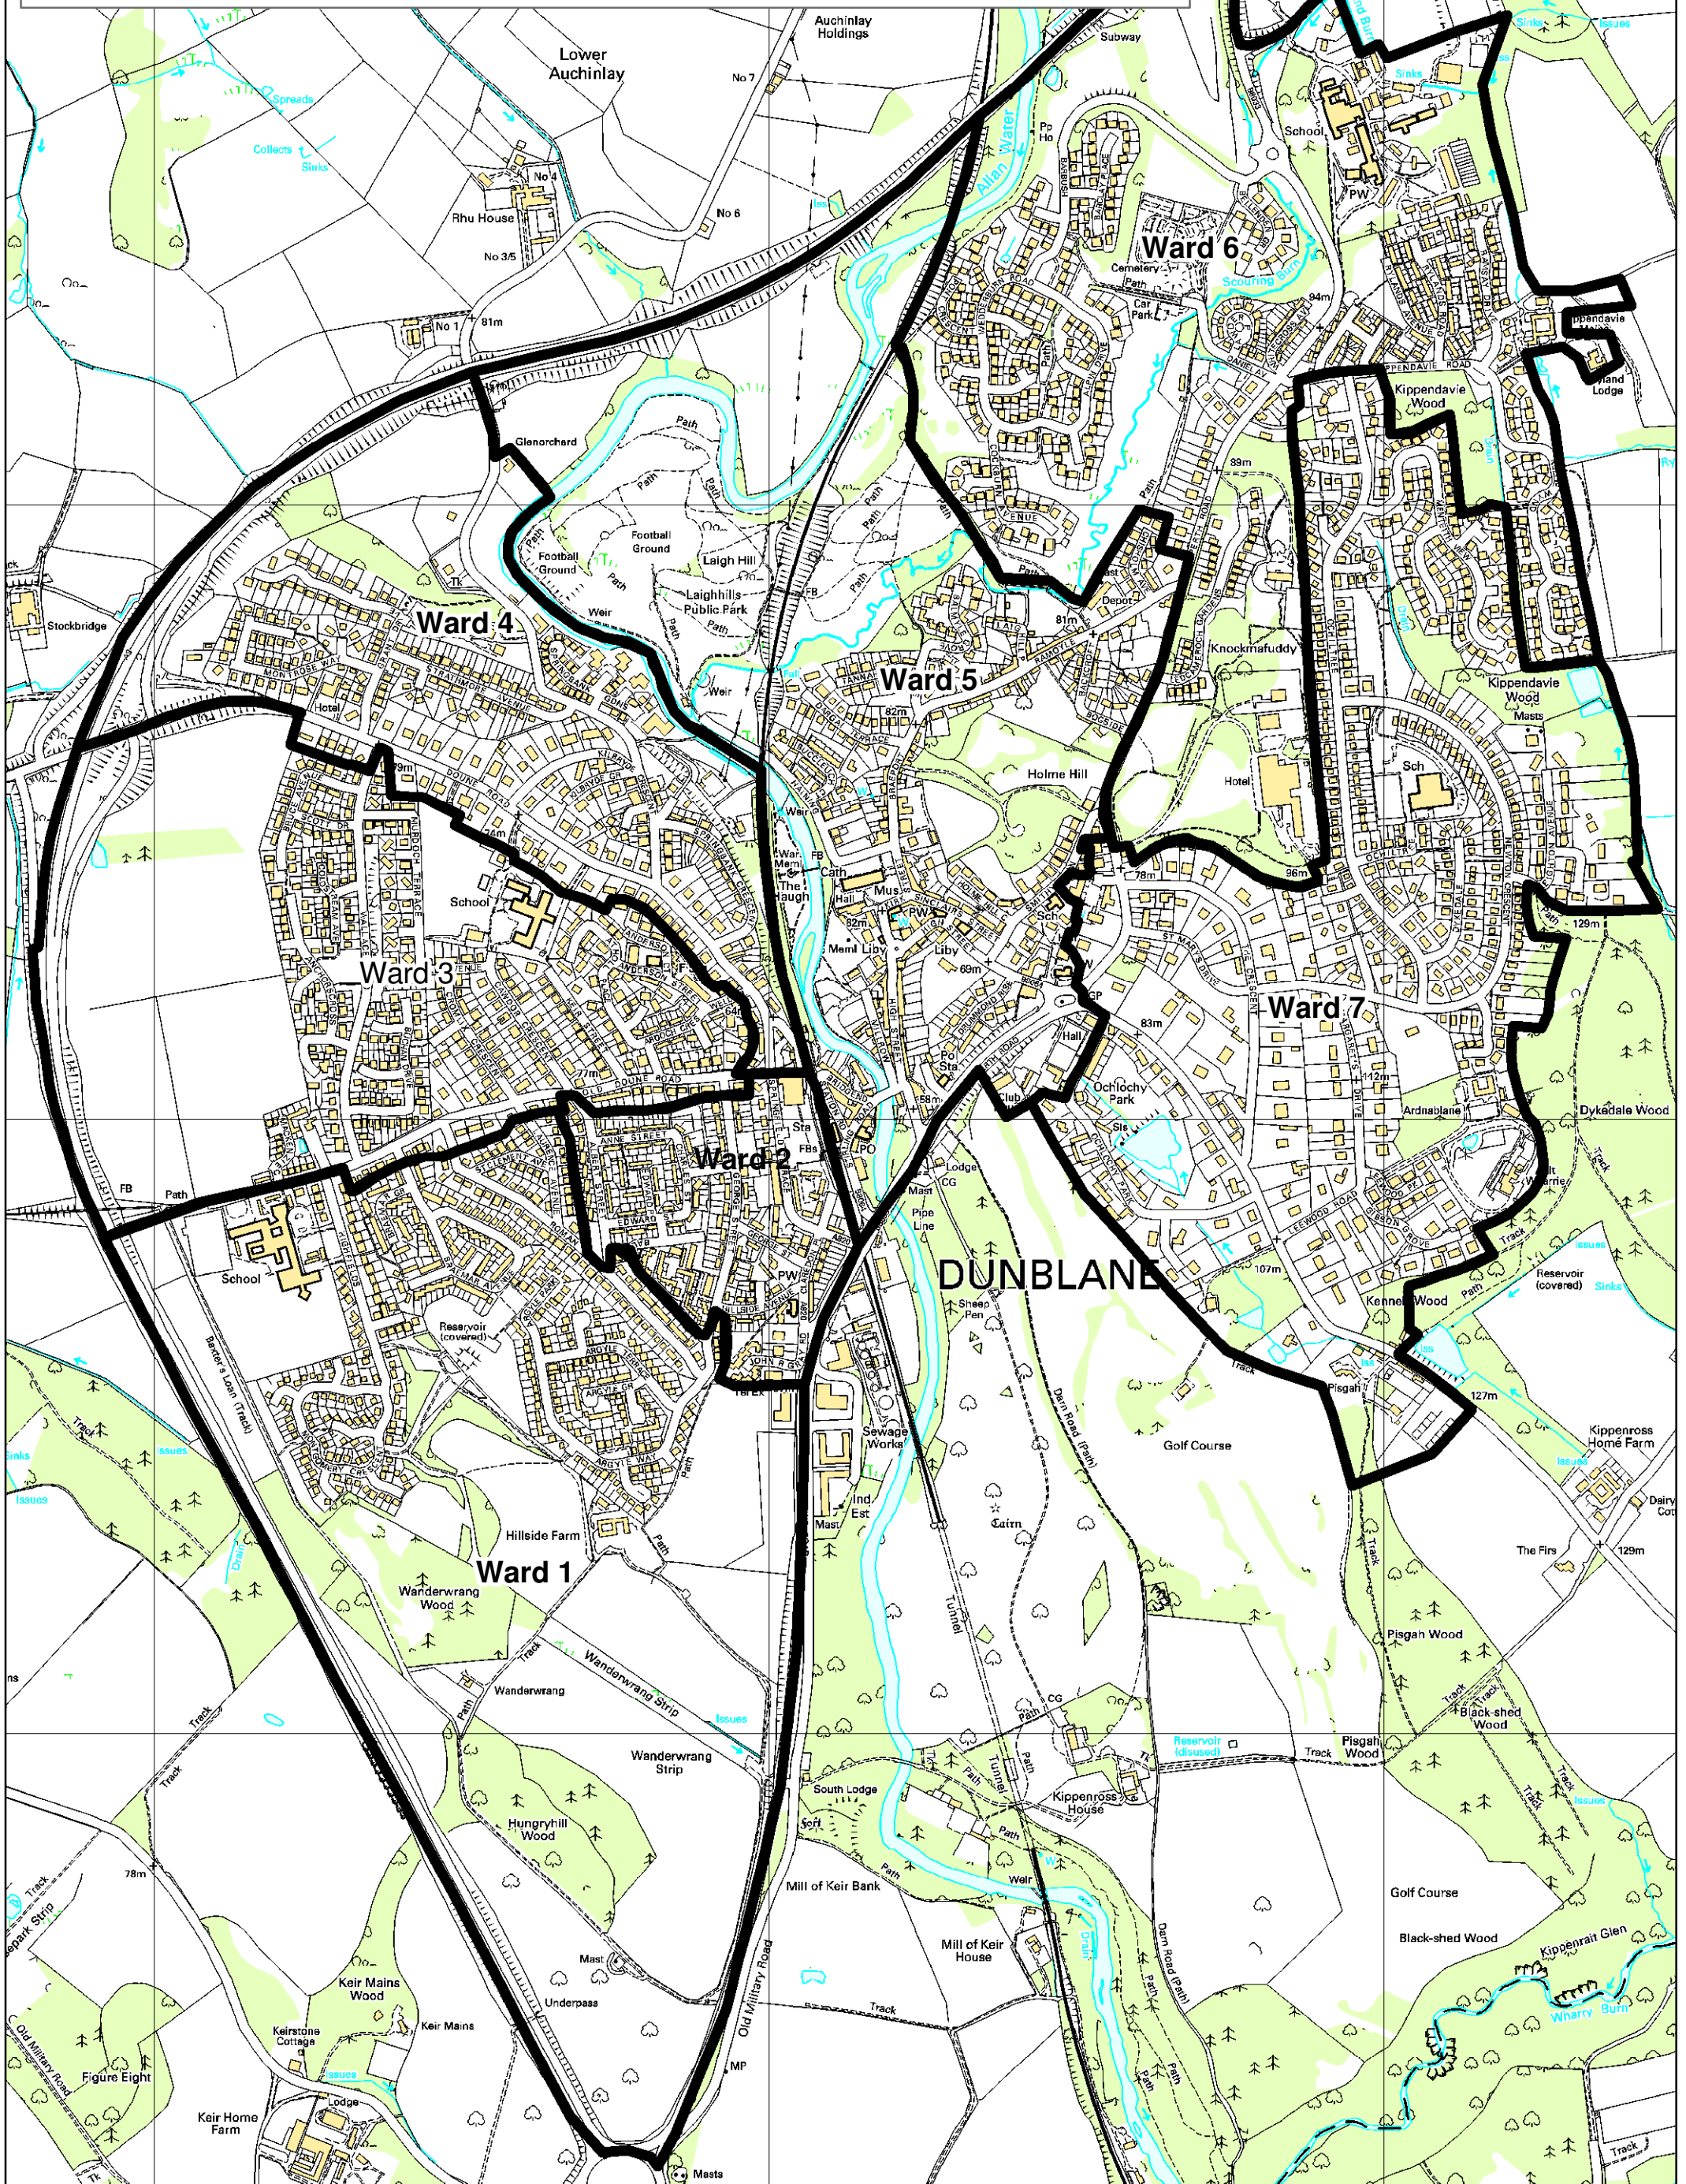

Dunblane Community Council Wards

Based upon Ordnance Survey mapping with the permission of the controller of Her Majesty's Stationary Office (HMSO) (c) Crown Copyright. Unauthorised reproduction infringes Crown copyright and may lead to prosecution or civil proceedings. Stirling Council 100020780(2008)

Date : 03/06/08 Scale : 1:9,700