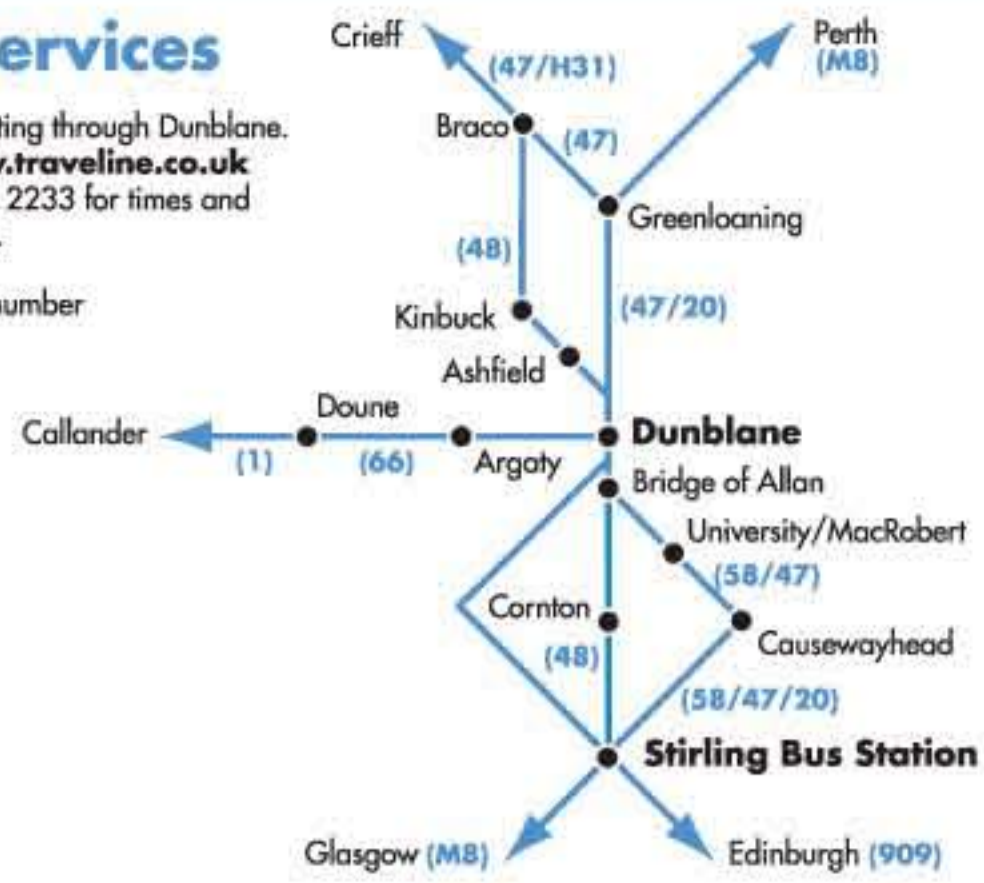

Bus services

Routes operating through Dunblane. Check www.traveline.co.uk or 0871 200 2233 for times and other options.

(58) Route number

Rail services

DUNBLANE AREA

- Longer distance quieter cycling routes: on road, on track or path
- Path or track (cyclists may need to dismount)
- Rough paths - may have steps or stiles
- Busy road, take care
- National Cycle Network
- Train station, bus station
- Cycle shop
- Point of interest
- Refreshments (out of town)

Full legend of all symbols on Dunblane City map

Map compiled by HARVEY, information supplied by Sustainable Dunblane Transport Group HARVEY, 12-22 Main Street, Doune, Perthshire FK16 6BJ. Tel: 01786 841202 e-mail: sales@harveymaps.co.uk www.harveymaps.co.uk