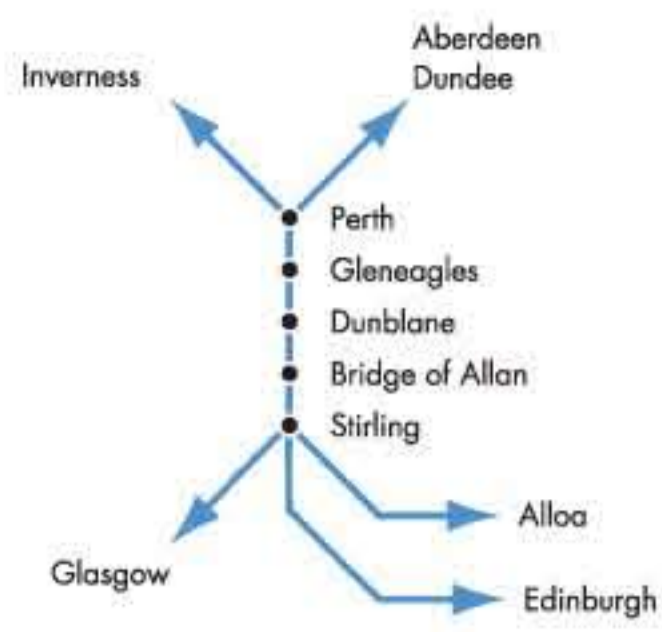

Bus services

Routes operating through Dunblane. Check www.traveline.co.uk or 0871 200 2233 for times and other options.

(58) Route number

Rail services

DUNBLANE AREA

- Longer distance quieter cycling routes: on road, on track or path
- Path or track (cyclists may need to dismount)
- Rough paths - may have steps or stiles
- Busy road, take care
- National Cycle Network
- Train station, bus station
- Cycle shop
- Point of interest
- Refreshments (out of town)

Full legend of all symbols on Dunblane City map

Map compiled by HARVEY, information supplied by Sustainable Dunblane Transport Group HARVEY, 12-22 Main Street, Doune, Perthshire FK16 6BJ. Tel: 01786 841202 e-mail: sales@harveymaps.co.uk www.harveymaps.co.uk